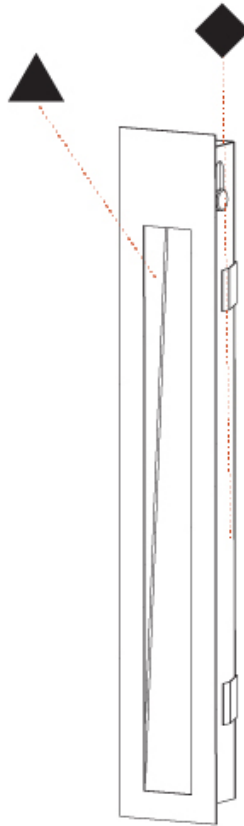

GENERAL

Series: Delight
Subseries: Delight String Wide
Brand: Prolicht
Division: Architectural
Mounting Type: Recessed
Mounting Location: Wall
Subcategory: Step Light

PHYSICAL

Shape: Rectangle
Length (mm): 250
Length (in): 9 ¹³ / ₁₆
Width (mm): 40
Width (in): 1 ⁹ / ₁₆
Height (mm): 250
Depth (mm): 26
Height (in): 9 ¹³ / ₁₆
Depth (in): 1
Ceiling Thickness (mm): 10 / 12 / 15
Ceiling Thickness (in): 3/8 or 1/2 or 9/16
Min. Recessing Depth (mm): 30
Min. Recessing Depth (in): 1 ³ / ₁₆
Light Distribution: Asymmetric
Weight (kg): .83
Weight (lbs): 1.8
Fixture Finish: SSR / BKV / CWI / CRY / HAB / UFT / ITA / RUA / FTG / MYG / LOD / PUS / FRO / FUP / KIA / POP / BLS / SPG / MEY / GOH / GUM / CHC / COM / ABZ / JAG / OBR / MOS / ROR
Fixture Material: Aluminum
Cut-out Measurements: 240mm / 9 7/16" x 34mm / 1 5/16"

DELIGHT STRING WIDE RECESSED

A35699-

PROJECT

TYPE

SPECIFIER

QUANTITY

DATE

A

GENERAL

Series: Delight
Subseries: Delight String Step
Brand: Prolicht
Division: Architectural
Mounting Type: Recessed
Mounting Location: Wall
Subcategory: Step Light

PHYSICAL

Shape: Rectangle
Length (mm): 190
Length (in): 7 1/2
Height (mm): 40
Depth (mm): 27
Height (in): 1 9/16
Depth (in): 1 1/16
Ceiling Thickness (mm): 10 / 12 / 15
Ceiling Thickness (in): 3/8 or 1/2 or 9/16
Min. Recessing Depth (mm): 30
Min. Recessing Depth (in): 1 3/16
Light Distribution: Asymmetric
Weight (kg): 0.208
Weight (lbs): 0.4576
Fixture Finish: SSR / BKV / CWI / CRY / HAB / UFT / ITA / RUA / FTG / MYG / LOD / PUS / FRO / FUP / KIA / POP / BLS / SPG / MEY / GOH / GUM / CHC / COM / ABZ / JAG / OBR / MOS / ROR
Fixture Material: Aluminum
Cut-out Measurements: 140mm / 5 1/2" x 34mm / 1 5/16"