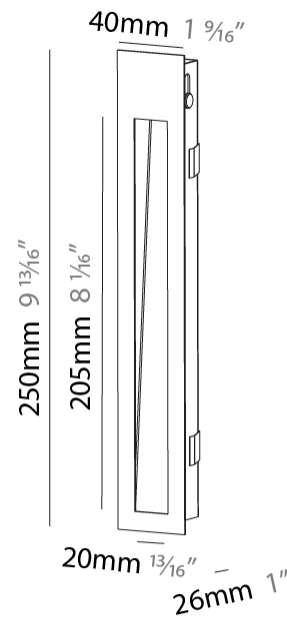

GENERAL

Series: Delight
Subseries: Delight String Wide
Brand: Prolicht
Division: Architectural
Mounting Type: Recessed
Mounting Location: Wall
Subcategory: Step Light

PHYSICAL

Shape: Rectangle
Length (mm): 250
Length (in): 9 ¹³/₁₆
Width (mm): 40
Width (in): 1 ⁹/₁₆
Height (mm): 250
Depth (mm): 26
Height (in): 9 ¹³/₁₆
Depth (in): 1
Ceiling Thickness (mm): 10 / 12 / 15
Ceiling Thickness (in): 3/8 or 1/2 or 9/16
Min. Recessing Depth (mm): 30
Min. Recessing Depth (in): 1 ³/₁₆
Light Distribution: Asymmetric
Weight (kg): .83
Weight (lbs): 1.8
Fixture Finish: SSR / BKV / CWI / CRY / HAB / UFT / ITA / RUA / FTG / MYG / LOD / PUS / FRO / FUP / KIA / POP / BLS / SPG / MEY / GOH / GUM / CHC / COM / ABZ / JAG / OBR / MOS / ROR
Fixture Material: Aluminum
Cut-out Measurements: 240mm / 9 7/16" x 34mm / 1 5/16"

ELECTRICAL

Lamp Type: LED (Zhaga Standard)
Input Wattage (W): 2.2
Total Output Wattage (W): 2
Dimming: 0-10V Dimming / Phase Dimming (120Vac Only)
Driver Included: No
Driver Location: Remote
Driver Type: Constant Current - 120 / 277Vac
Driver Class: Class 2
Input Voltage (V): 120 - 277
Constant Current (MA): 700

LED

Number of LEDs: 1
Color Temperature (°K): 2700 / 3000 / 3500 / 4000
Max. Delivered Lumen (lm): 60 / 60 / 68 / 70
CRI: >90 CRI
Lamp Life (hrs): 50000

OPTICAL

RATINGS AND CERTIFICATIONS

Certified By: Certified for North American Standards
IP rating: IP20